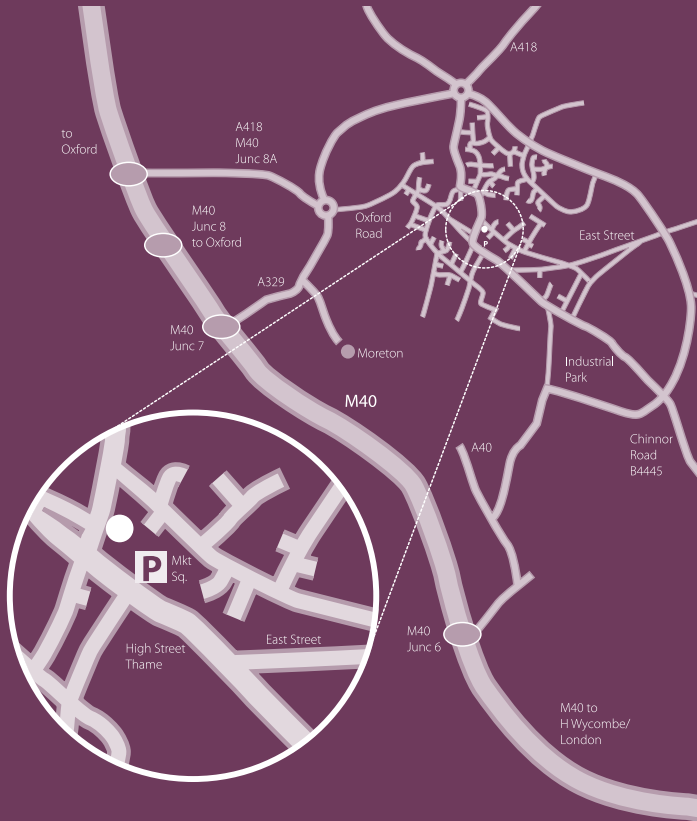

How To Find Us

Directions

From High Wycombe / London

Exit the M40 at Junction 6, follow the sign posts for Thame. This brings you right into Thame High Street, approximately half way down is a mini roundabout, at this roundabout turn right. Proceed over the zebra crossing and MBNS is found 100 yards on the right.

From Banbury / Birmingham

Exit Junction 8a of the M40, follow signs for Thame, this brings you into Thame High Street. Proceed up the High Street past Woolworths and the Spread Eagle, at the mini roundabout turn left, proceed over the zebra crossing and MBNS is found 100 yards on the right.